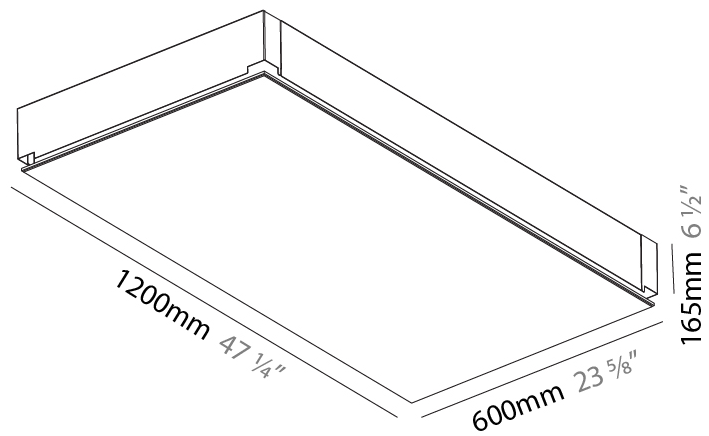

PHYSICAL

Shape: Rectangle
Length (mm): 1200
Length (in): 47 1/4
Width (mm): 600
Width (in): 23 5/8
Depth (mm): 165
Depth (in): 6 1/2
Ceiling Thickness (mm): 10 / 12.5 / 15 / 25 / 30
Ceiling Thickness (in): 3/8 or 1/2 or 9/16 or 1 or 1 3/16
Min. Recessing Depth (mm): 180
Min. Recessing Depth (in): 7 1/16
Light Distribution: Direct
Weight (kg): 22.217
Weight (lbs): 48.88
Diffuser: PMMA - Opal
Fixture Material: Extruded Aluminum / Steel
Cut-out Measurements: 1235mm / 48 5/8" x 635mm / 25"
Upon Request: Unique Sizes Unique Ceiling Thickness Unique Mounting Depth Spot Inserts

ELECTRICAL

Lamp Type: LED (Zhaga Standard)
Input Wattage (W): 110
Total Output Wattage (W): 92
Dimming: [Tri-Mode (Non-Dimming and Phase Dimming (120Vac only) and 0-10V Dimming)](#)
Driver Included: Yes
Driver Location: Integrated
Driver Type: Constant Current - Universal
Driver Class: Class 2
Input Voltage (V): 120 - 277
Constant Current (MA): 350

LED

[Color Temperature (*K): 3000 / 3500 / 4000](#)
Max. Delivered Lumen (lm): 8690 / 8830 / 9010
CRI: >80 CRI
Efficiency (%): 0.651
Lamp Life (hrs): 50000
Upon Request: RGB Tunable White Special Color Temperature CRI90

OPTICAL

RATINGS AND CERTIFICATIONS

Certified By: Certified for North American Standards
IP rating: IP20

PROJECT
TYPE
SPECIFIER
QUANTITY
DATE