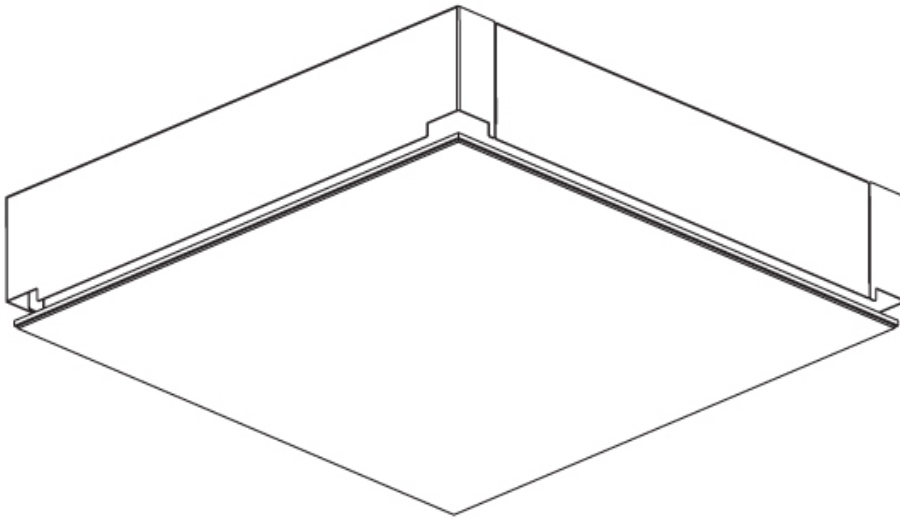

PI2 STANDARD SUSPENSION

A300110-

PROJECT

TYPE

SPECIFIER

QUANTITY

DATE